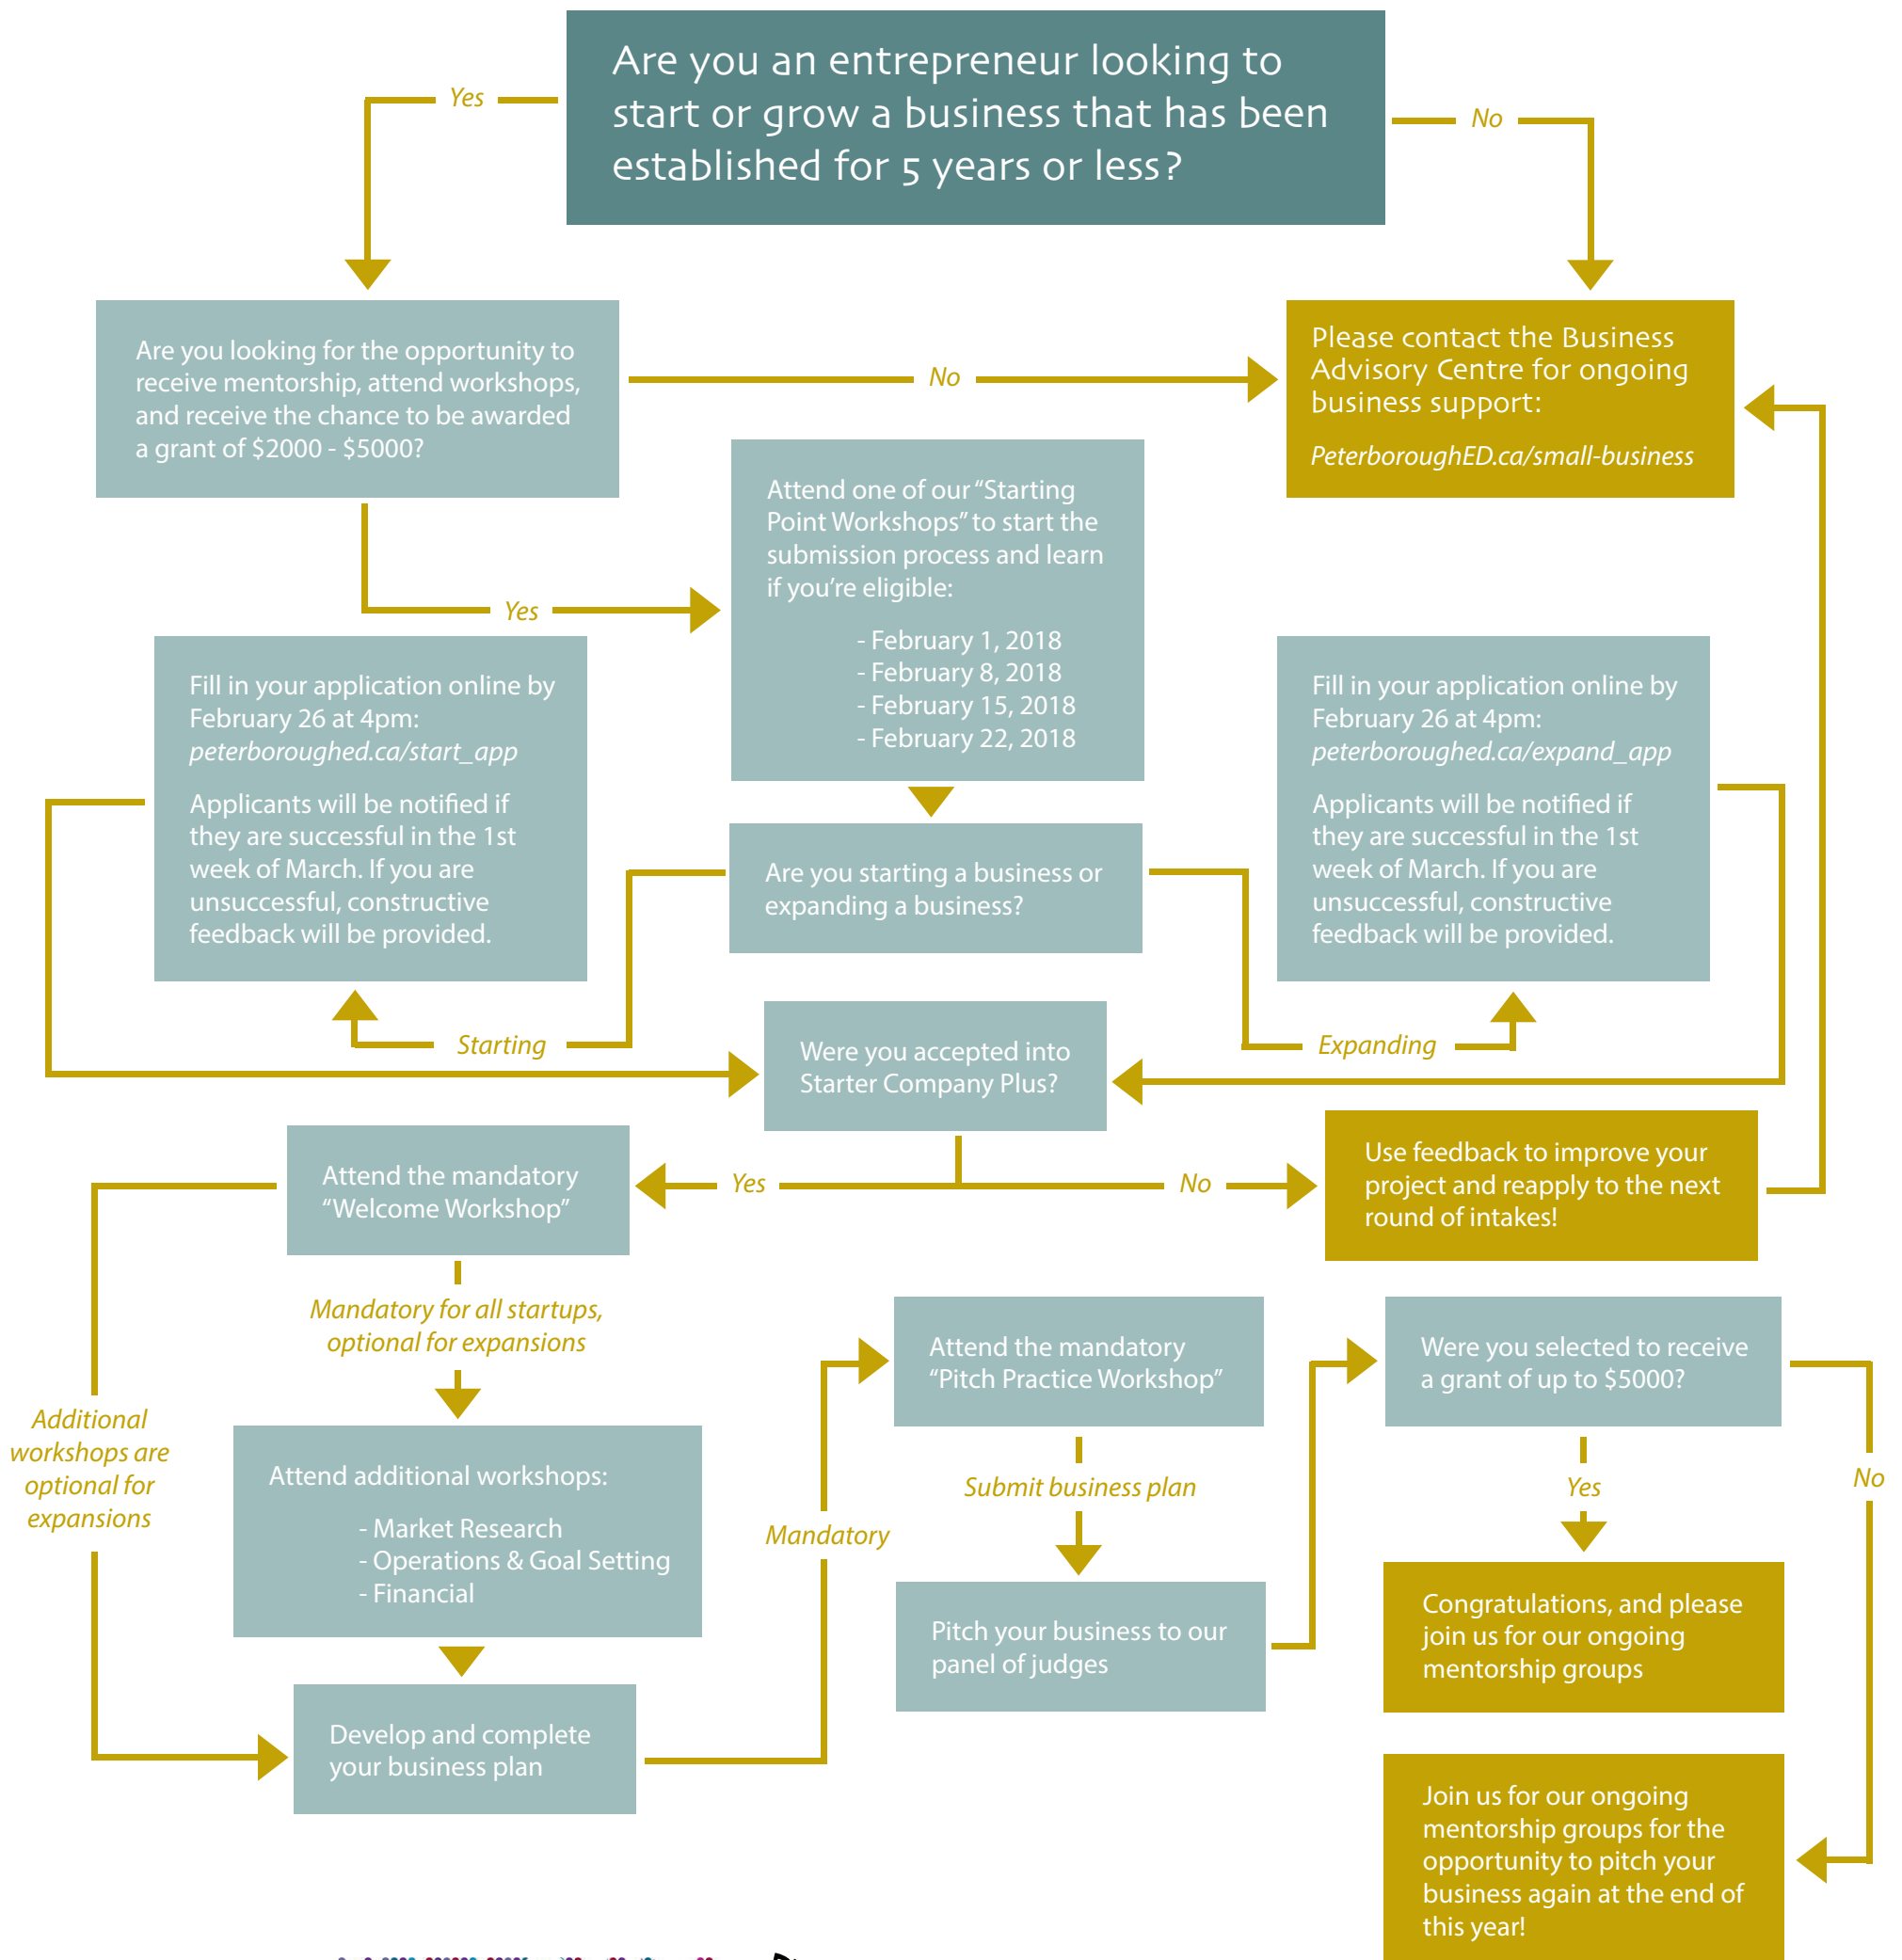

# Starter Company Plus Program Flowchart

Start & Grow

Peterborough  
&  
THE KAWARTHAS

BUSINESS ADVISORY CENTRE

Starter Company Plus Program is funded by the Government of Ontario.

Contact us to get started: