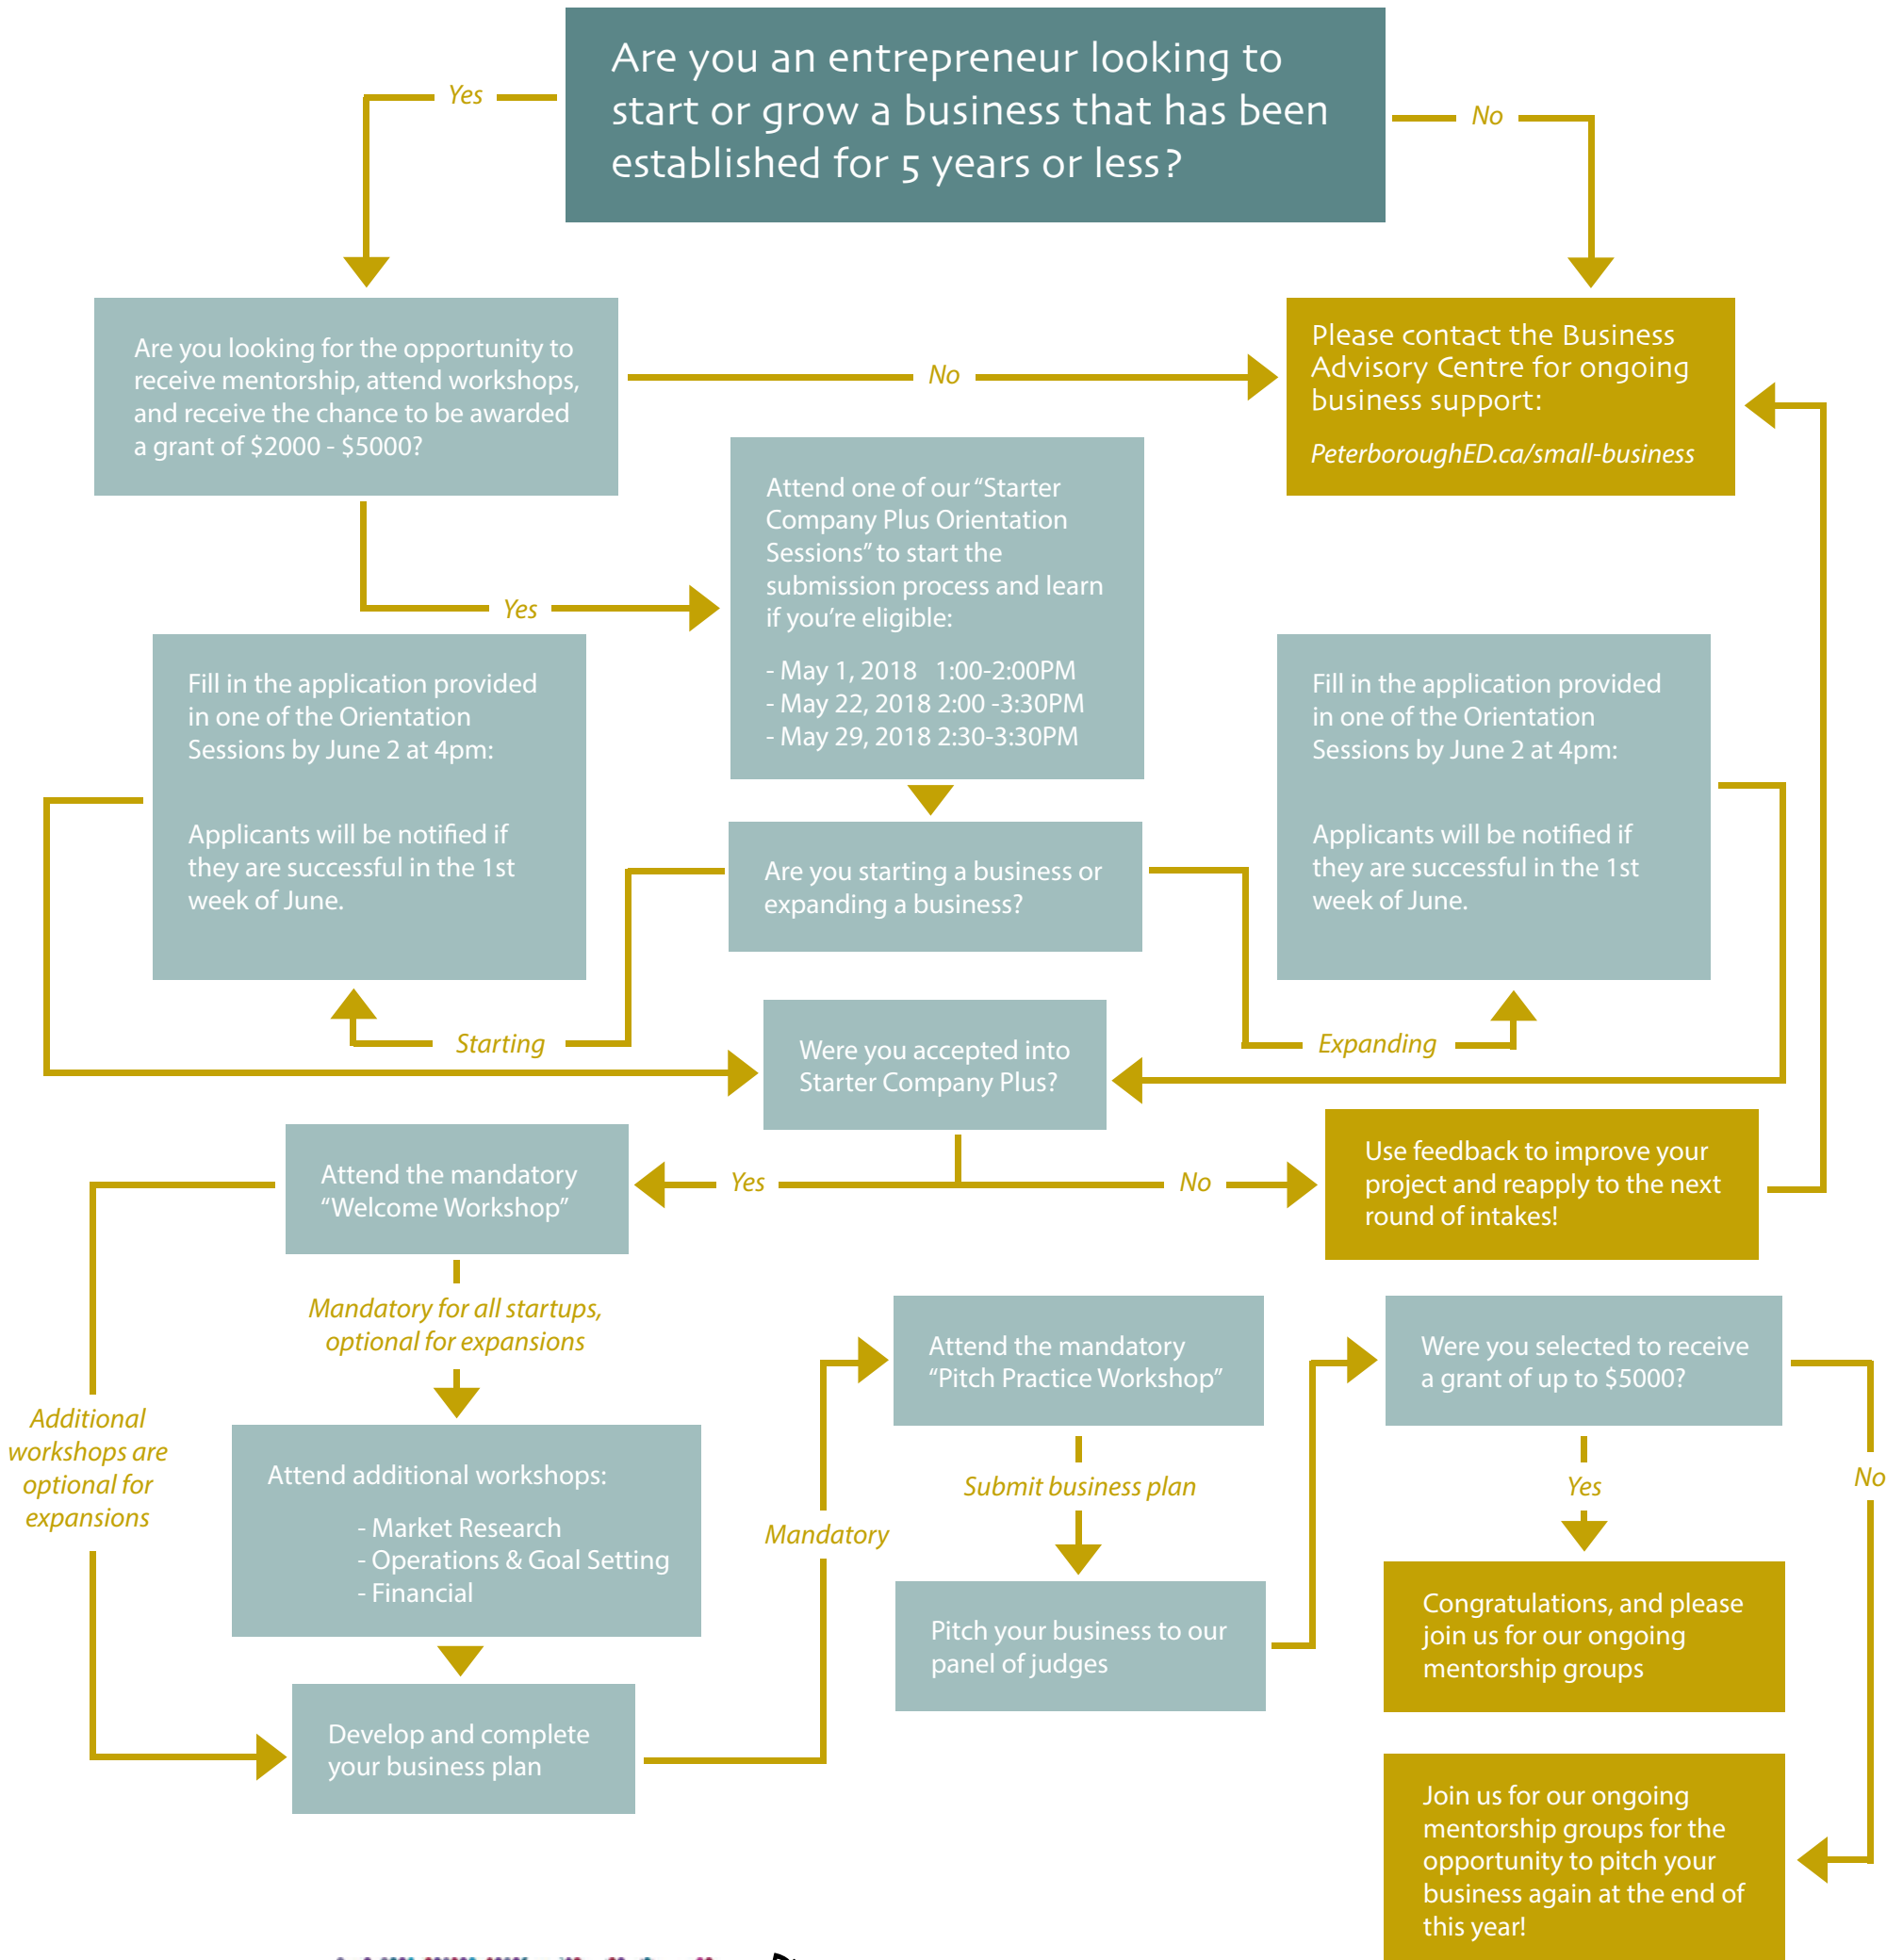

Starter Company Plus Program Flowchart

Start & Grow

Peterborough & THE KAWARTHAS

BUSINESS ADVISORY CENTRE

Starter Company Plus Program is funded by the Government of Ontario.

Contact us to get started:

Madeleine Hurrell
 MHurrell@peterboroughed.ca
 705-743-0777 Ext. 2136