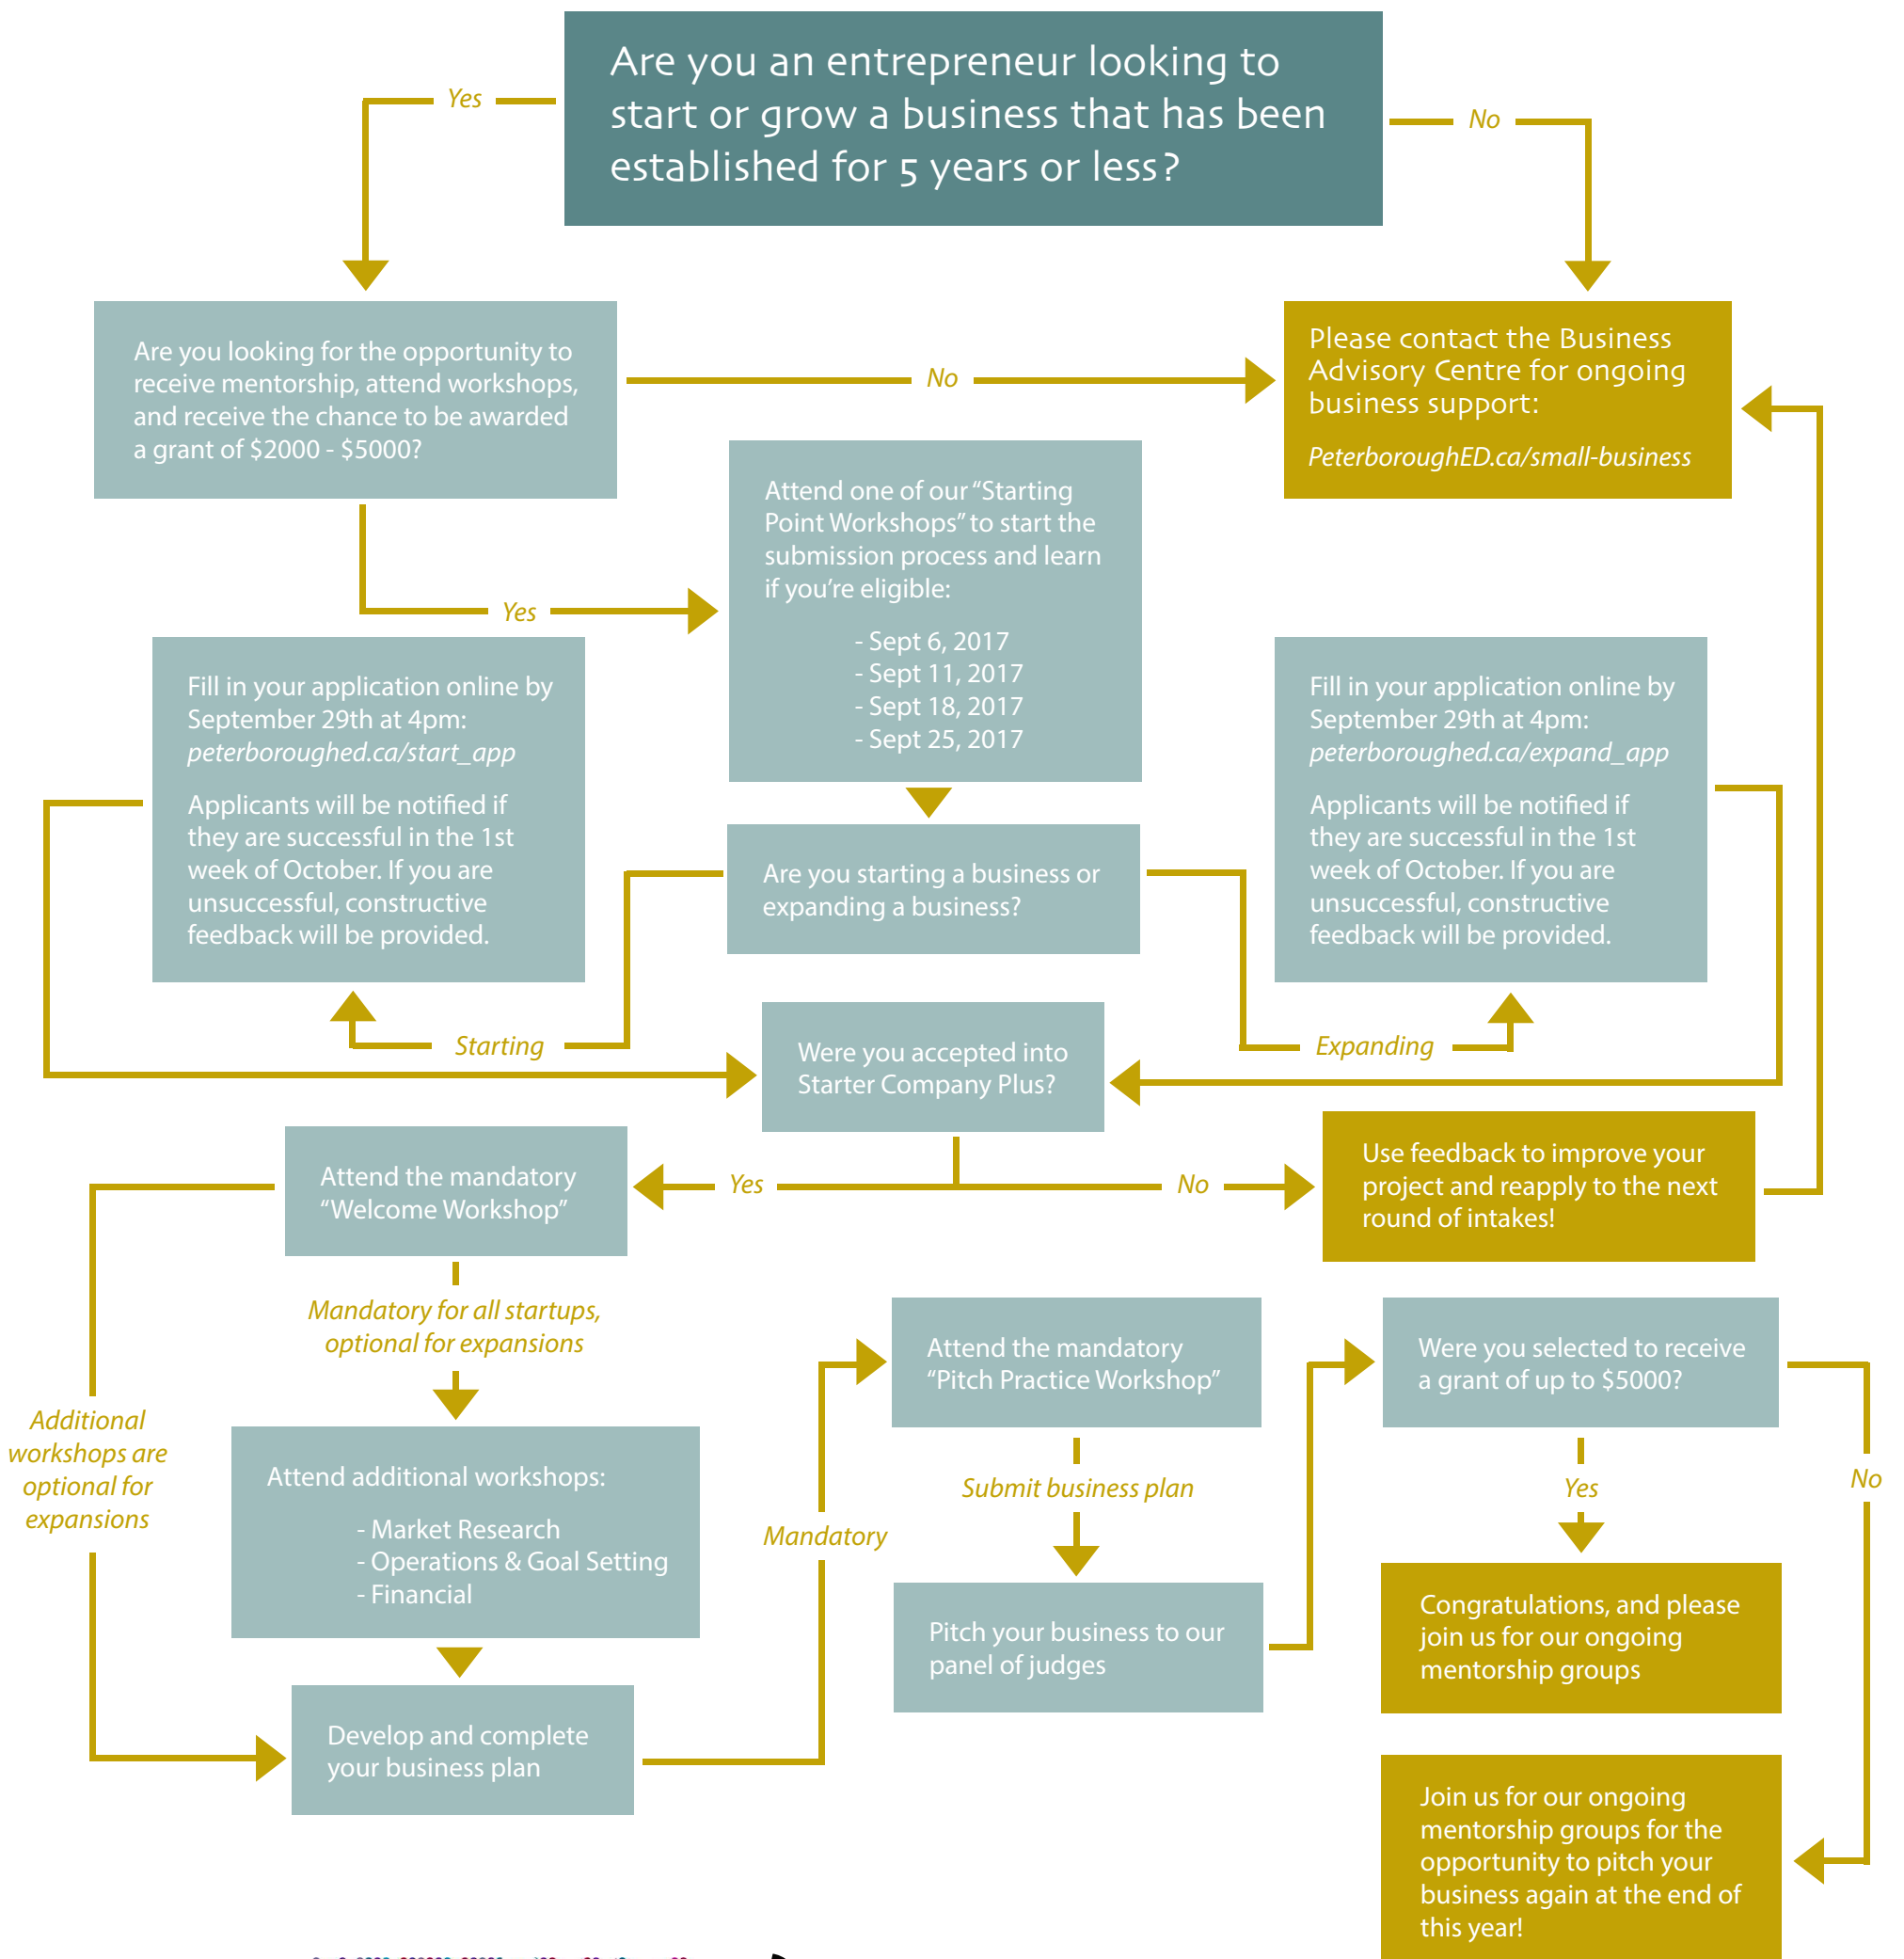

Starter Company Plus Program Flowchart

Start & Grow

BUSINESS ADVISORY CENTRE

Starter Company Plus Program is funded by the Government of Ontario.

Contact us to get started:

Madeleine Hurrell
MHurrell@PeterboroughED.ca
705-743-0777 Ext. 2136